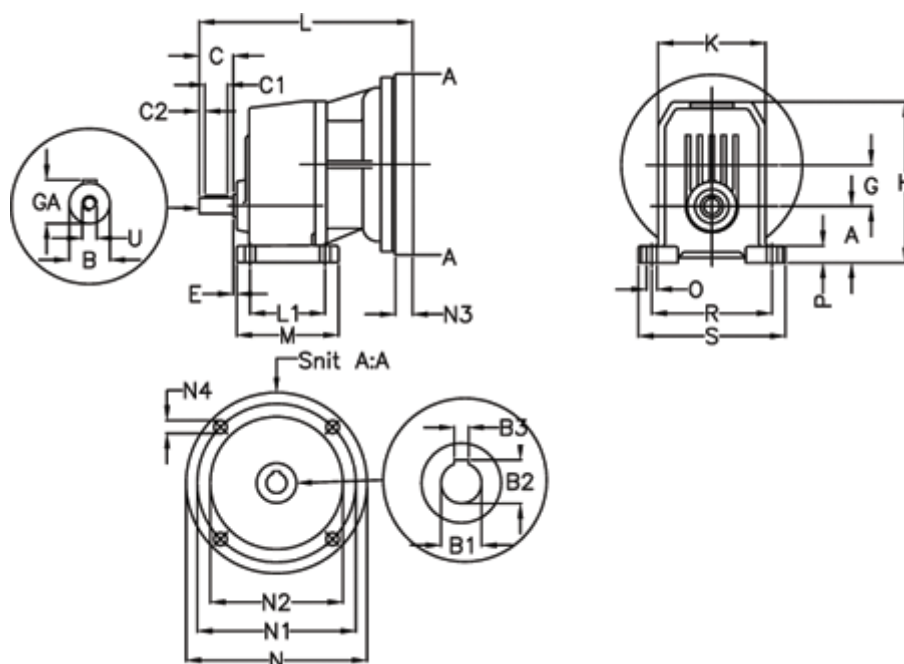

Article number: 40550100141220

Description: Single Stage Helical Gear
S 101-1,4-P63B5

Measures

A = 50	E = 18.0	M = 90.0	R = 110
B = 14	F = 5x5x20	N = 140	S = 130
B1 = 11	G = 38.5	N1 = 115	U = M5
B2 = 12.8	GA = 16.0	N2 = 95	
B3 = 4	H = 142.5	N3 = -	
C = 30	K = 95	N4 = M8x19	
C1 = 20	L = 189	O = 9	
C2 = 5	L1 = 65.0	P = 15.0	